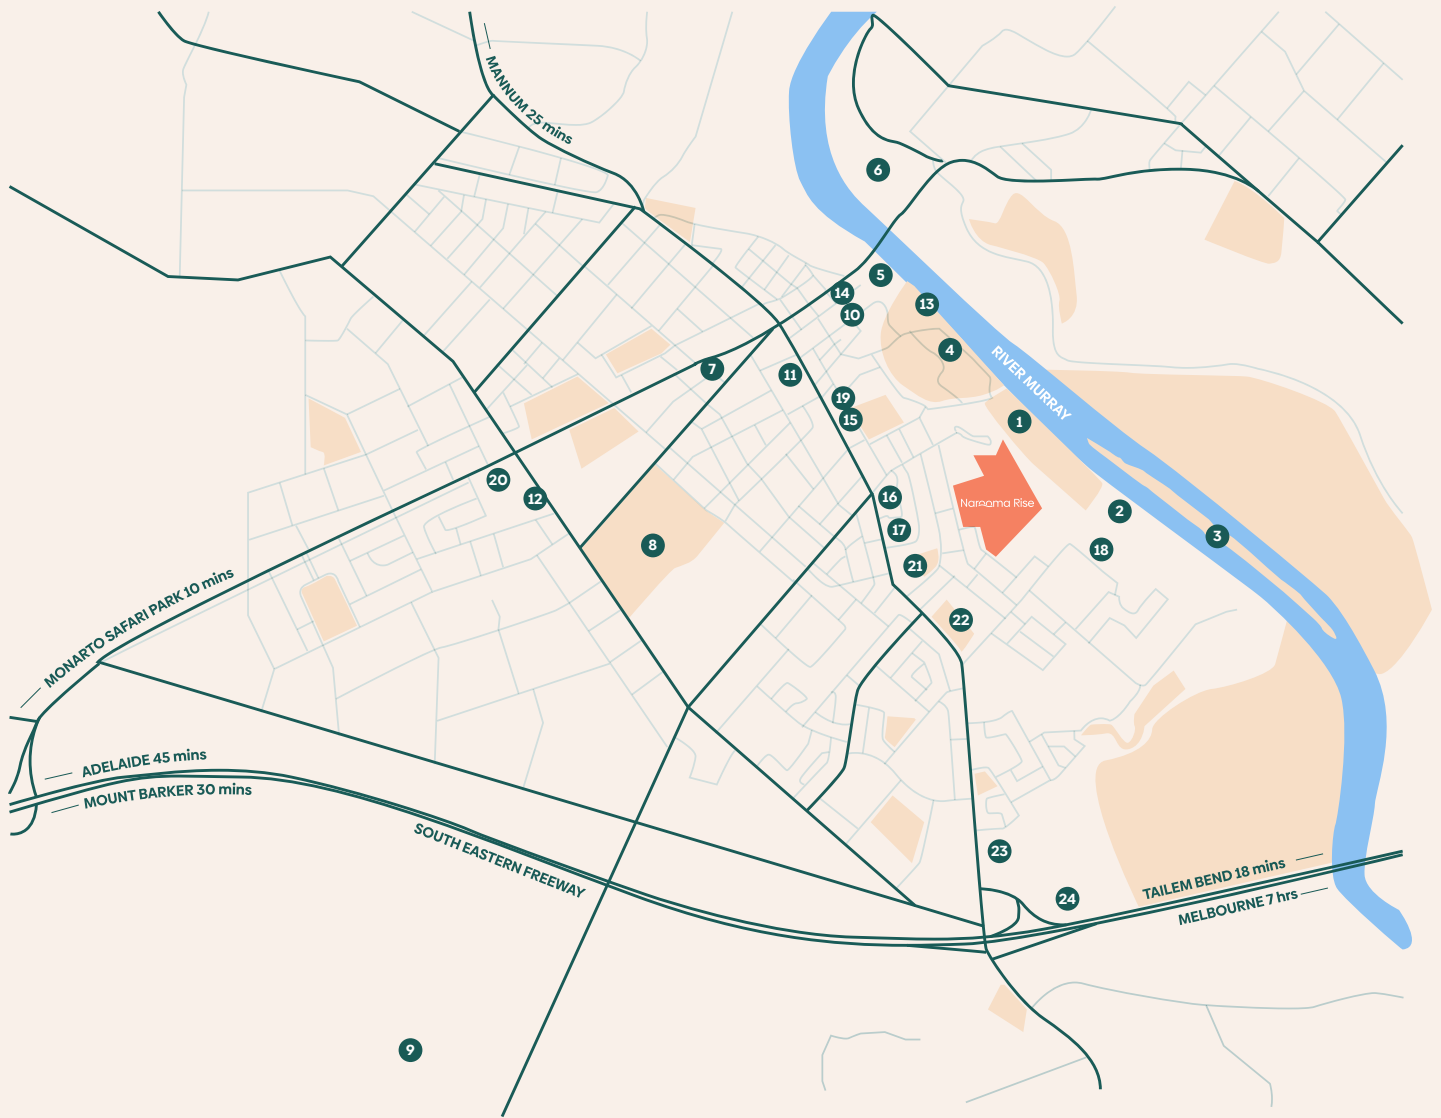

03

Everything at your door

From expansive wetlands, scenic reserves, a well-manicured golf course, shopping, exquisite dining, Murray Bridge offers it all at your door.

Recreation

- 1 Narooma Wetlands
- 2 Long Island Reserve
- 3 Long Island
- 4 Sturt Reserve
- 5 Wharf Precinct
- 6 Future Watersport Park
- 7 Murray Bridge Swimming Centre
- 8 Murray Bridge Golf Course
- 9 Gifford Hill Racecourse

Shopping

- 10 Murray Bridge Marketplace
- 11 Murray Bridge Green
- 12 Bunnings

Cafe & Dining

- 13 1924 Riverfront Steakhouse
- 14 Bridgeport Hotel

Community Services

- 15 Police Station
- 16 Murray Bridge Soldier Memorial Hospital
- 17 Lerwin Nursing Home
- 18 RSL Waterford Estate

Education

- 19 Childcare
- 20 Tyndale Christian School
- 21 Murray Bridge South Primary School
- 22 Murray Bridge High School
- 23 Unity College (Junior)
- 24 Unity College (Mid / Senior)