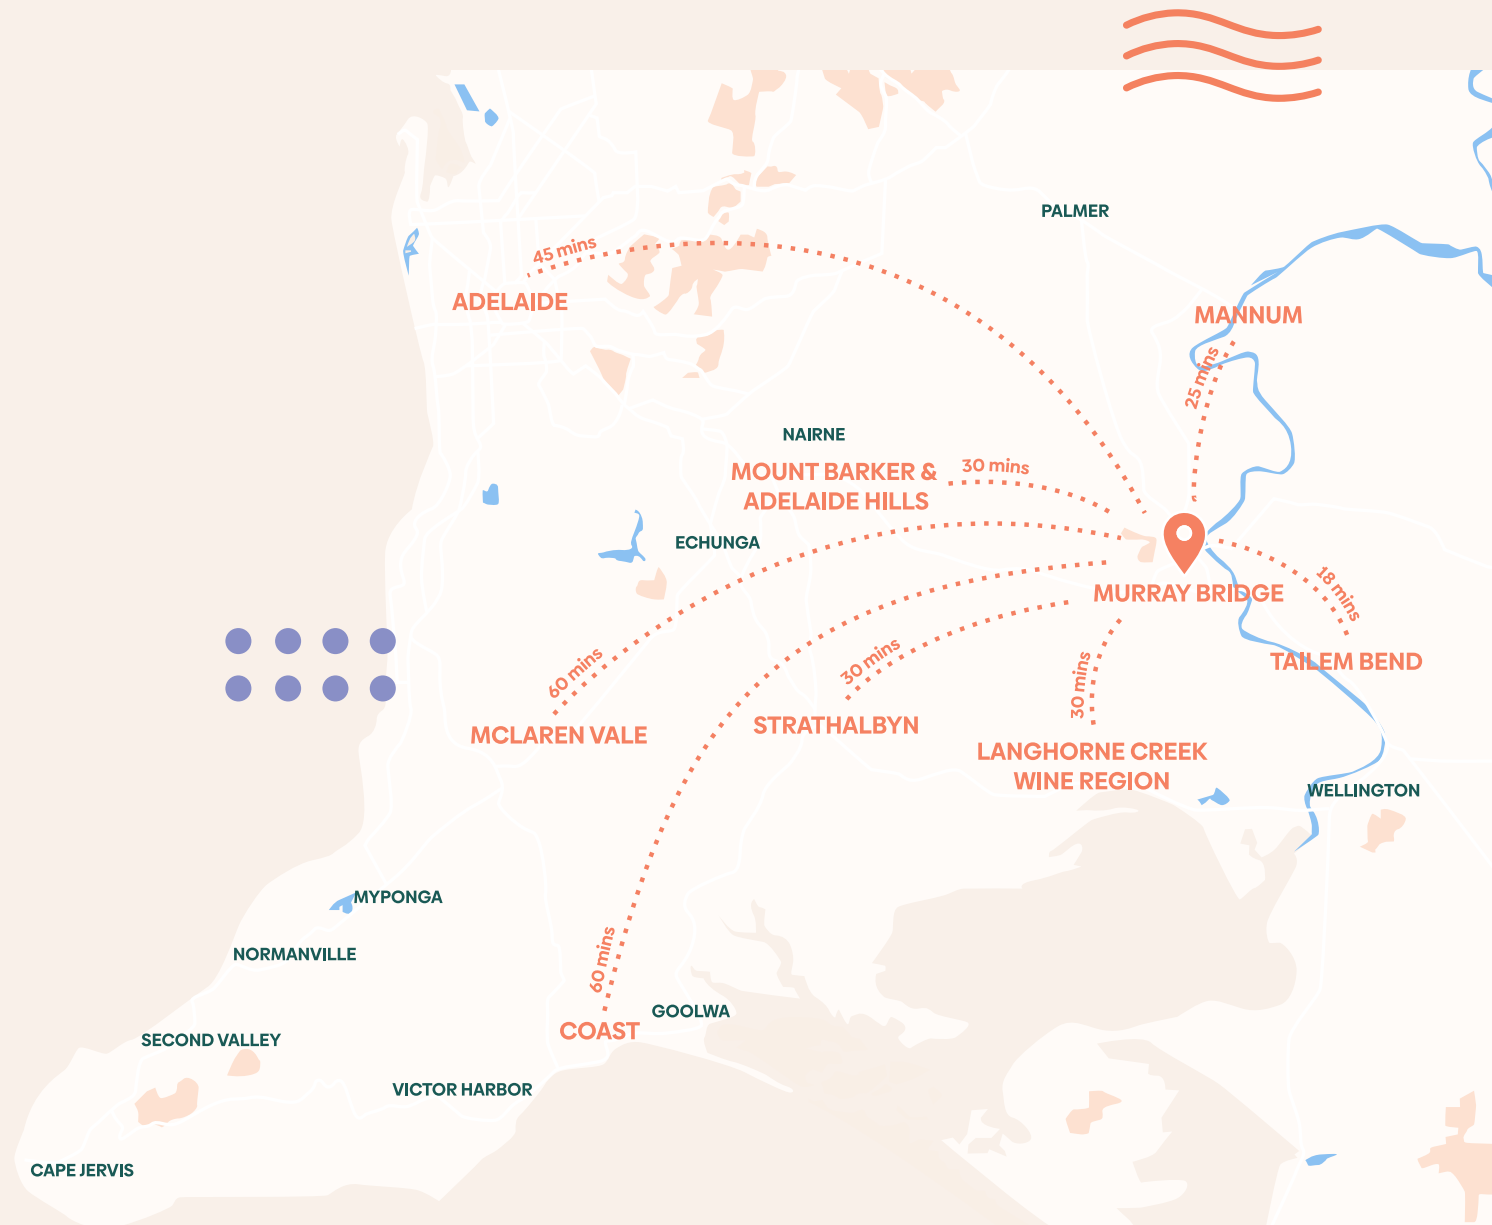

01

Modern community living meets natural beauty

This vibrant community is designed with central and linear parks which seamlessly blend modern living with the natural beauty of the River Murray. Essential local amenities, schools for all ages, a diverse range of retail therapy, modern healthcare and local eateries are all a stones throw away. Serenity and accessibility - you can really have it all.

Narooma Rise invites you to experience a lifestyle where you truly can have it all. Whether you're raising a family, or seeking a comfortable place to retire, Narooma Rise provides an idyllic backdrop for every phase of life.